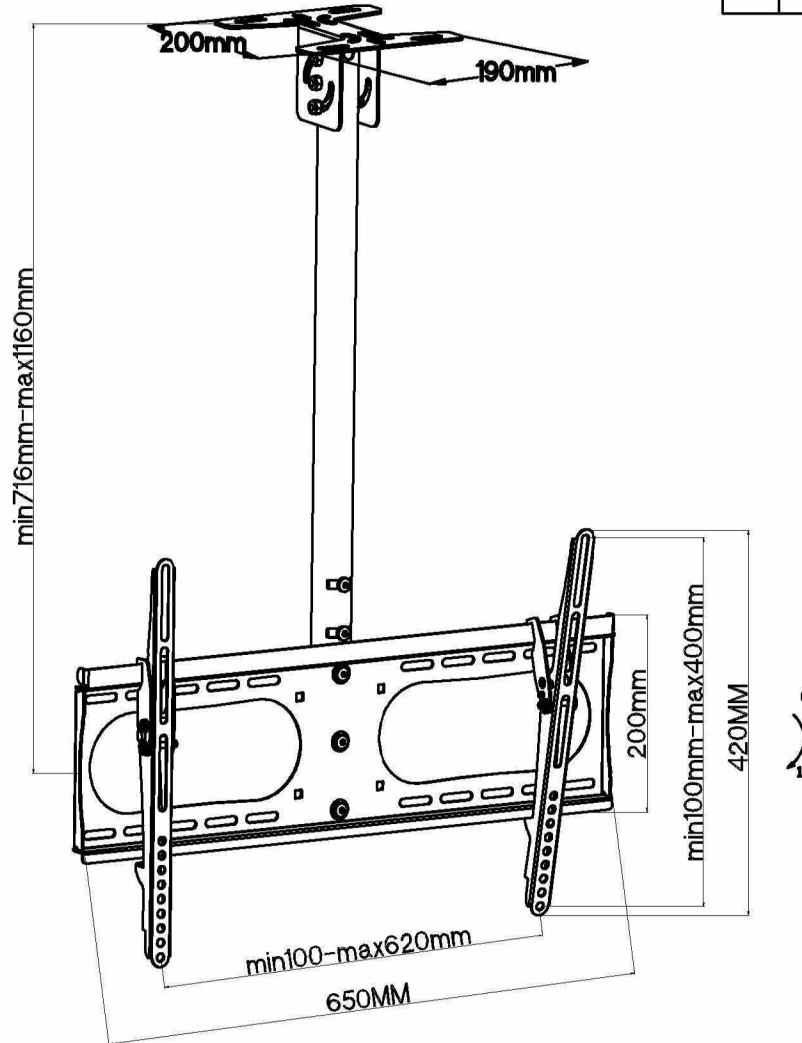

NOTE: ALL MATERIAL COMPLIANT ROHS STANDARD

REVISION INFORMATION

Rev.	Rev. Date	Modified By	Brief Description

NO.	PART NAME	SPECIFICATION DESCRIPTION	QTY	UNIT
①				
②				
③				

Show Me
CABLES
an INFINIT® brand

DRAWN BY	DATE: 2014/05/20	Title: Flat Ceiling TV Mount -37inch- 65inch
CHECKED BY	SHEET 1 of 1	Parts No: 17-700-005
APPROVED BY	SCALE 1:1	REV. 00 UNIT: mm