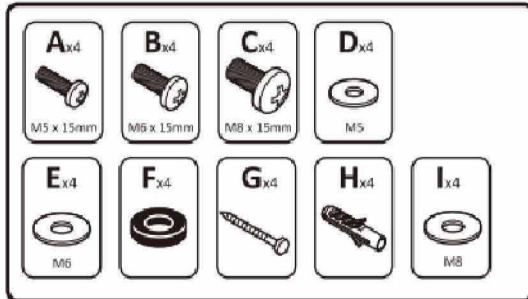

NOTE: ALL MATERIAL COMPLIANT ROHS STANDARD

REVISION INFORMATION

Rev.	Rev. Date	Modified By	Brief Description

NO.	PART NAME	SPECIFICATION DESCRIPTION	QTY	UNIT
①				
②				
③				

Show Me
CABLES
an INFINIT® brand

DRAWN BY	DATE: 2014/05/20	Title: Flat Ceiling TV Mount -37inch- 65inch
CHECKED BY	SHEET 1 of 1	Parts No: 17-700-005
APPROVED BY	SCALE 1:1	REV. 00 UNIT: mm